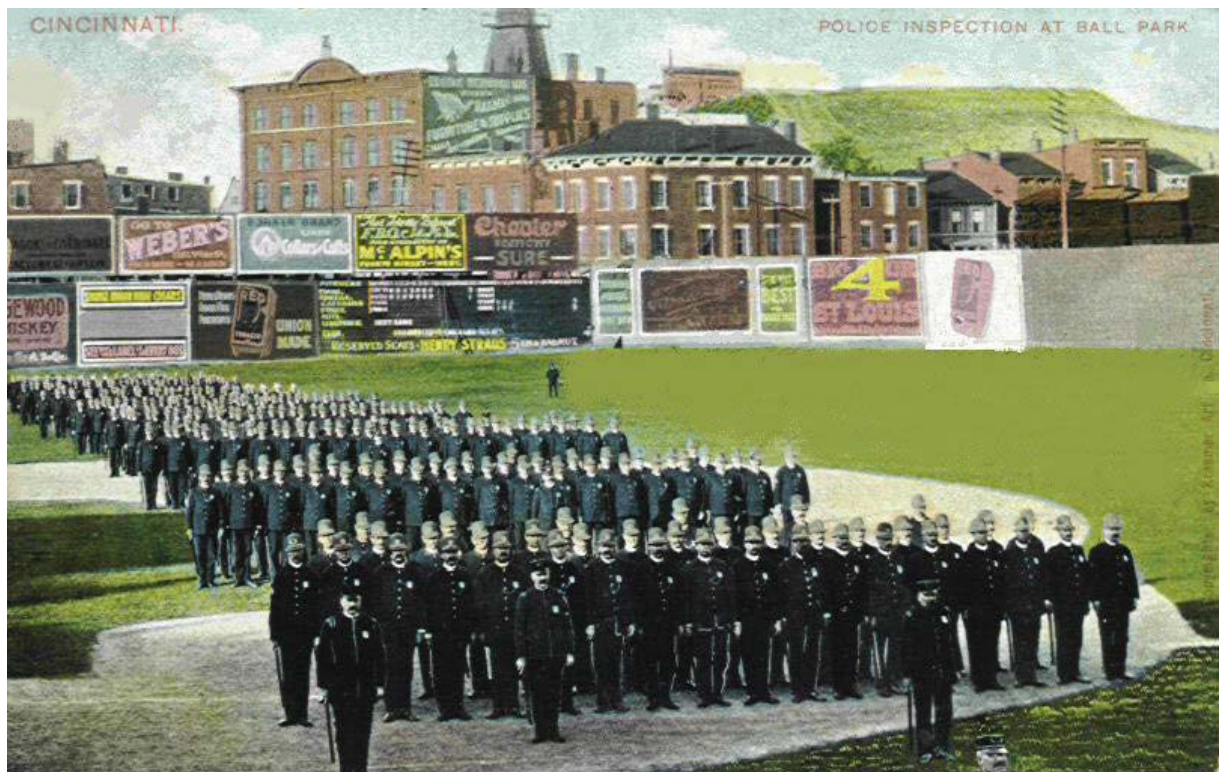

CINCINNATI POLICE POSTCARDS

PLUM STREET AT CINCINNATI CITY HALL

CINCINNATI BALL PARK ALSO KNOWN AS "REDLAND FIELD" AND CROSLY FIELD

PLUM STREET AT CINCINNATI CITY HALL

THE MOUNTED PATROL IN EDEN PARK

PATRICK OLVEY, SEPTEMBER 13, 2006