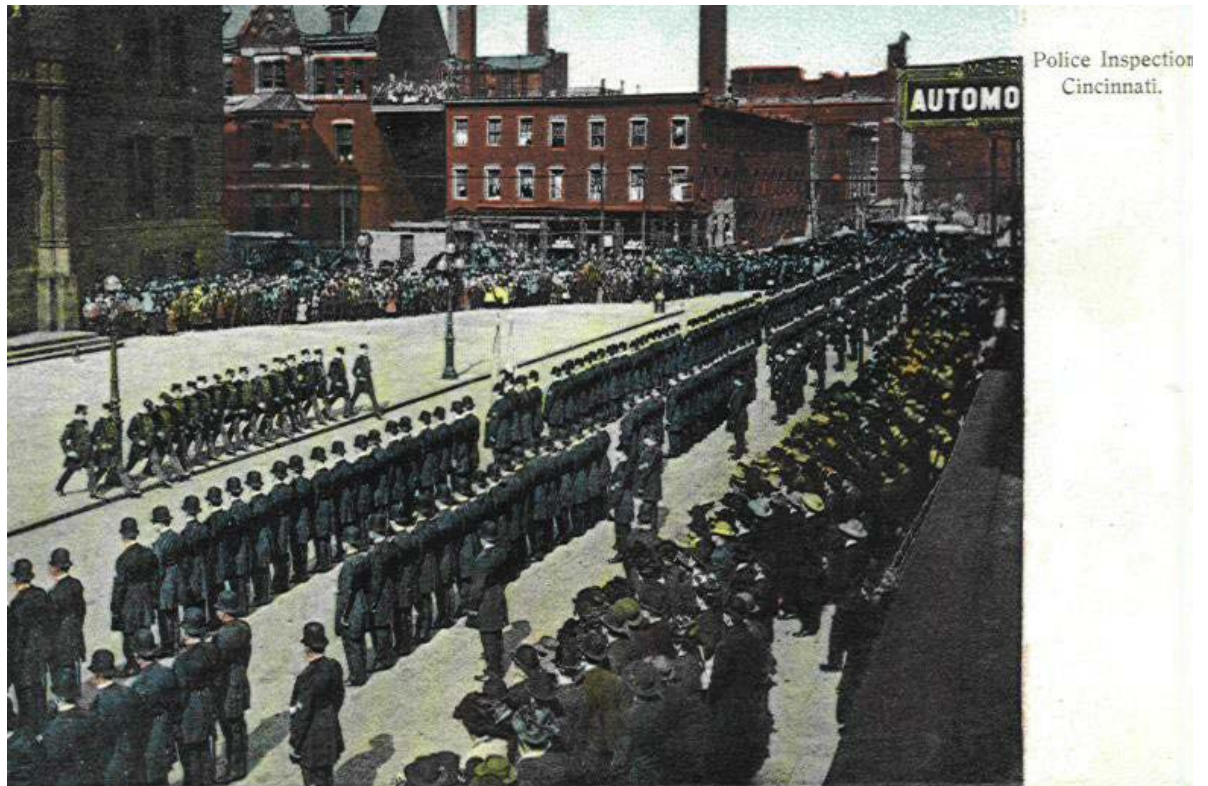

CINCINNATI POLICE POSTCARDS

PLUM STREET AT CINCINNATI CITY HALL

CINCINNATI BALL PARK ALSO KNOWN AS "REDLAND FIELD" AND CROSLY FIELD

PLUM STREET AT CINCINNATI CITY HALL

THE MOUNTED PATROL IN EDEN PARK

PATRICK OLVEY, SEPTEMBER 13, 2006