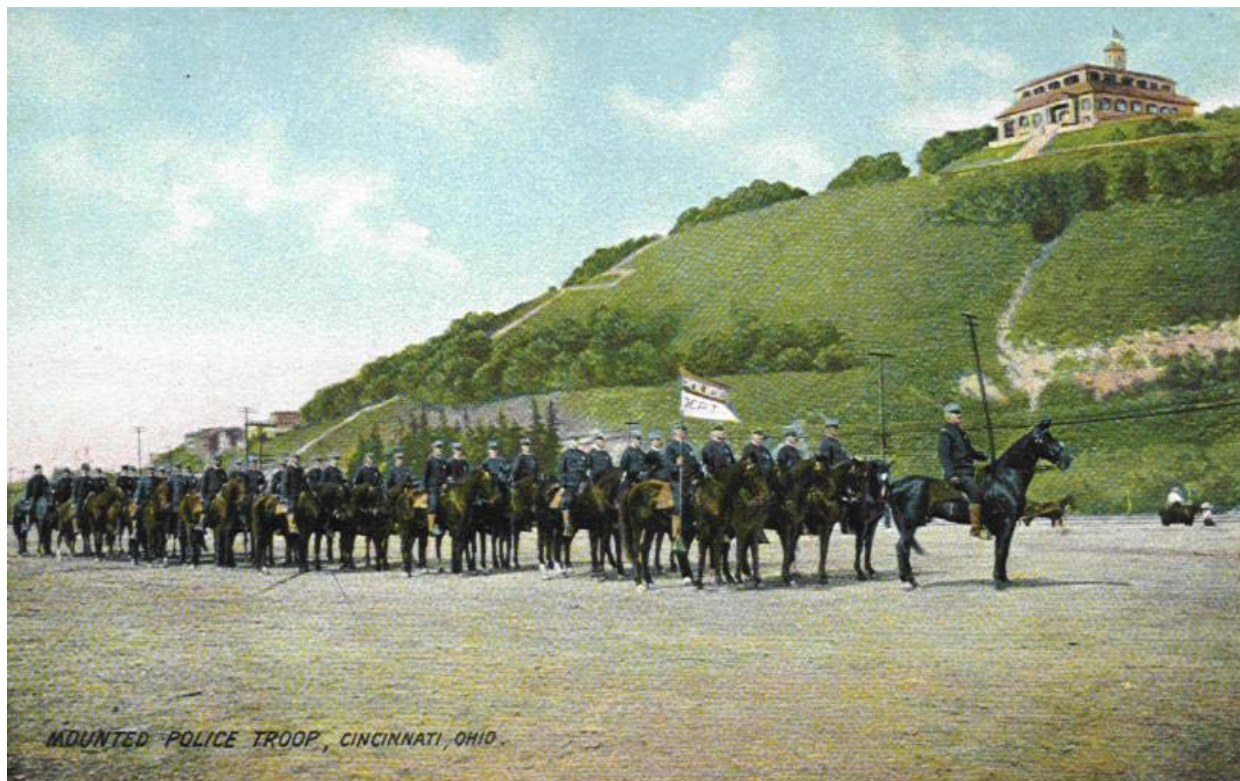

CINCINNATI POLICE POSTCARDS

PLUM STREET AT CINCINNATI CITY HALL

CINCINNATI BALL PARK ALSO KNOWN AS "REDLAND FIELD" AND CROSLY FIELD

PLUM STREET AT CINCINNATI CITY HALL

THE MOUNTED PATROL IN EDEN PARK

PATRICK OLVEY, SEPTEMBER 13, 2006